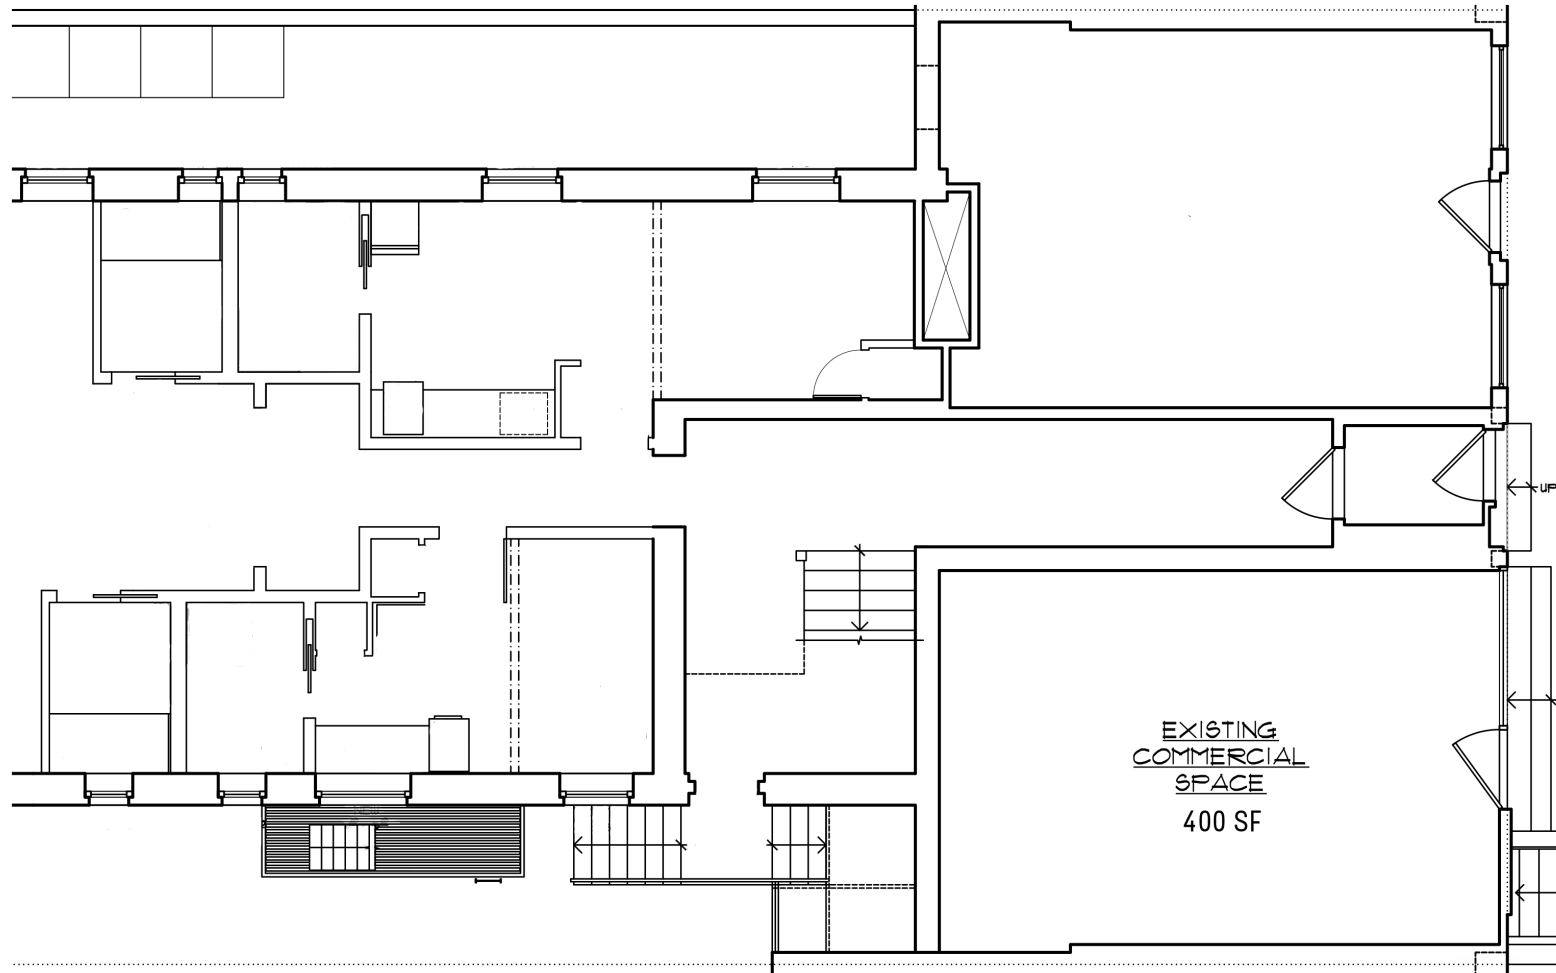

59
THOMPSON
STREET

VERACITY
N Y C

SIZE:

Space A: Approx 400sf Ground Floor

NEIGHBORS:

Vin Et Fleurs, NEXT Cleaners & Tailoring, Ladurée, Pera Soho, OKNO clothing, SIXTY SoHo Hotel across the street

LOCATION:

West side of Thompson St between Broome and Spring Streets

FEATURES:

17-ft of frontage

All uses considered

CONTACT EXCLUSIVE BROKER:

Brett Nidel

212.966.6868

brett@veracitynyc.com

VERACITYNYC.COM

VERACITY
N Y C

FLOOR PLAN

59
THOMPSON
STREET